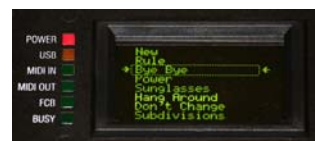

The unique high contrast graphical display offers unprecedented possibilities, like displaying set lists (with customizable font size) or providing a user friendly menu based setup.

The floor board combines many functionalities in one device: it is not only a foot controller, but can also serve as a USB MIDI interface for connection with a PC, as MIDI merge unit, as MIDI monitoring tool, ...

Although impossible to list all features on 1 sheet, here's a small overview of some important specifications:

- up to 250 banks of up to 32 presets
- up to 10 set lists containing up to 50 songs
- each preset can send an unlimited combination of different MIDI messages (PC, CC, Note, SYSEX, etc...)
- thanks to dynamic memory allocation, no strict limit on the number of MIDI messages per preset.
- Connection for 2 or optionally 4 expression pedals. Highly customizable expression pedal setup, enabling multiple simultaneous controls with 1 pedal.
- Freely downloadable PC editor

For more details on the extended feature set, feel free to download the user manual from the GORDIUS website.

Other products in the GORDIUS Little Giant family are :

- the LG-M : a module which extends the affordable and popular FCB1010 floorboard with all the capabilities of a customizable top notch MIDI controller
- the LG-X : an extended version of the floor board controller, which contains 13 preset switches, arranged in a 1 octave keyboard layout.

*unique switches: rugged, silent, and responsive*

*Dimmable LEDs and a high-contrast display enable use on a completely dark stage*

*The graphical display unlocks unprecedented ease of use : displaying set lists, ...*