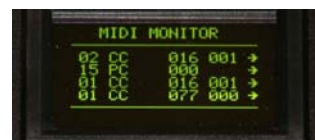

The unique high contrast graphical display offers unprecedented possibilities, like displaying set lists (with customizable font size) or providing a user friendly menu based setup.

The floor board combines many functionalities in one device: it is not only a foot controller, but can also serve as a USB MIDI interface for connection with a PC, as MIDI merge unit, as MIDI monitoring tool, ...

For more details on the extended feature set, feel free to download the user manual from the GORDIUS website.

Other products in the GORDIUS Little Giant family are :

- the LG-M : a module which extends the affordable and popular FCB1010 floorboard with all the capabilities of a customizable top notch MIDI controller
- the LG-X : an extended version of the floor board controller, which contains 13 preset switches, arranged in a 1 octave keyboard layout.

*unique switches: rugged, silent, and responsive*

*Dimmable LEDs and a high-contrast display enable use on a completely dark stage*

*The graphical display unlocks unprecedented ease of use : displaying set lists, ...*