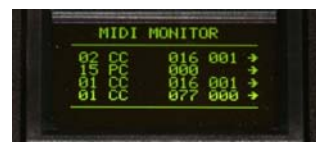

For more details on the extended feature set, feel free to download the user manual from the GORDIUS website.

*the LG-X has 13 preset switches in a 1 octave keyboard layout*

*unique switches: rugged, silent, and responsive*

*Dimmable LEDs and a high-contrast display enable use on a completely dark stage*

*The graphical display unlocks unprecedented ease of use : displaying set lists, ...*

*... or enabling more advanced features like MIDI monitoring*